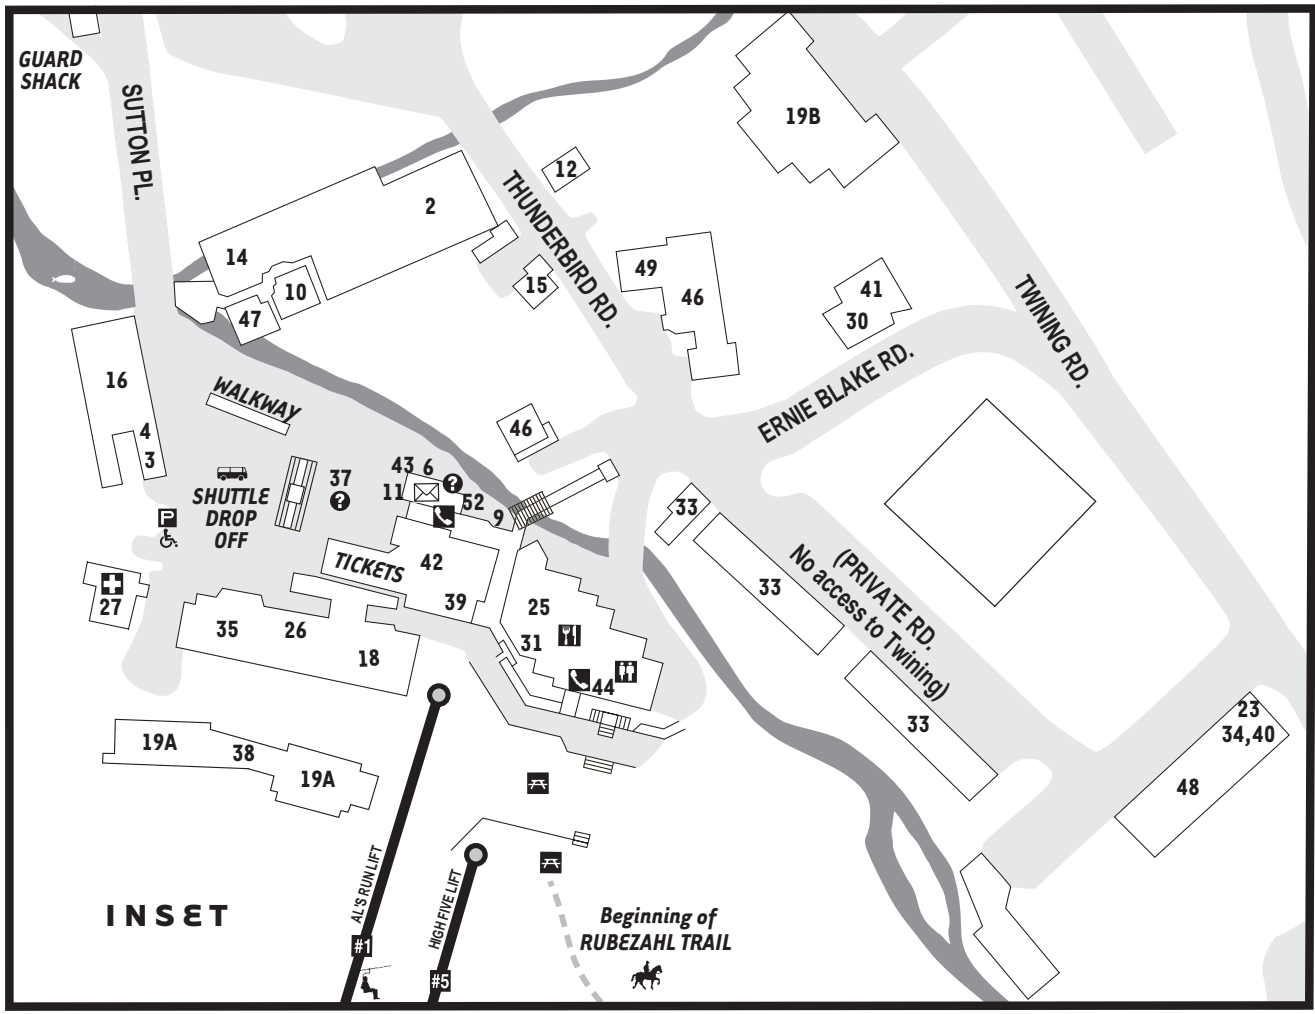

THE VILLAGE OF
Taos Ski Valley
 CHAMBER OF COMMERCE

Legend			
	Telephone		Children's Center
	Village Office		Restrooms
	Visitor Information		Gate
	Airport		Emergency Phone
	Medical Care		Handicapped Accessible Parking
	Post Office		Free Shuttle
	Police		Parking
	Trash & Recycle		Hiking Trails
	Horseback Riding		Bird Watching
	Campground		Wildlife
	Picnic Area		Wildflowers
	Downhill Ski Area		Ski Lifts
	Snowshoeing		Snowmobiling

Map **number** indicates merchant's location
 These maps are not to scale